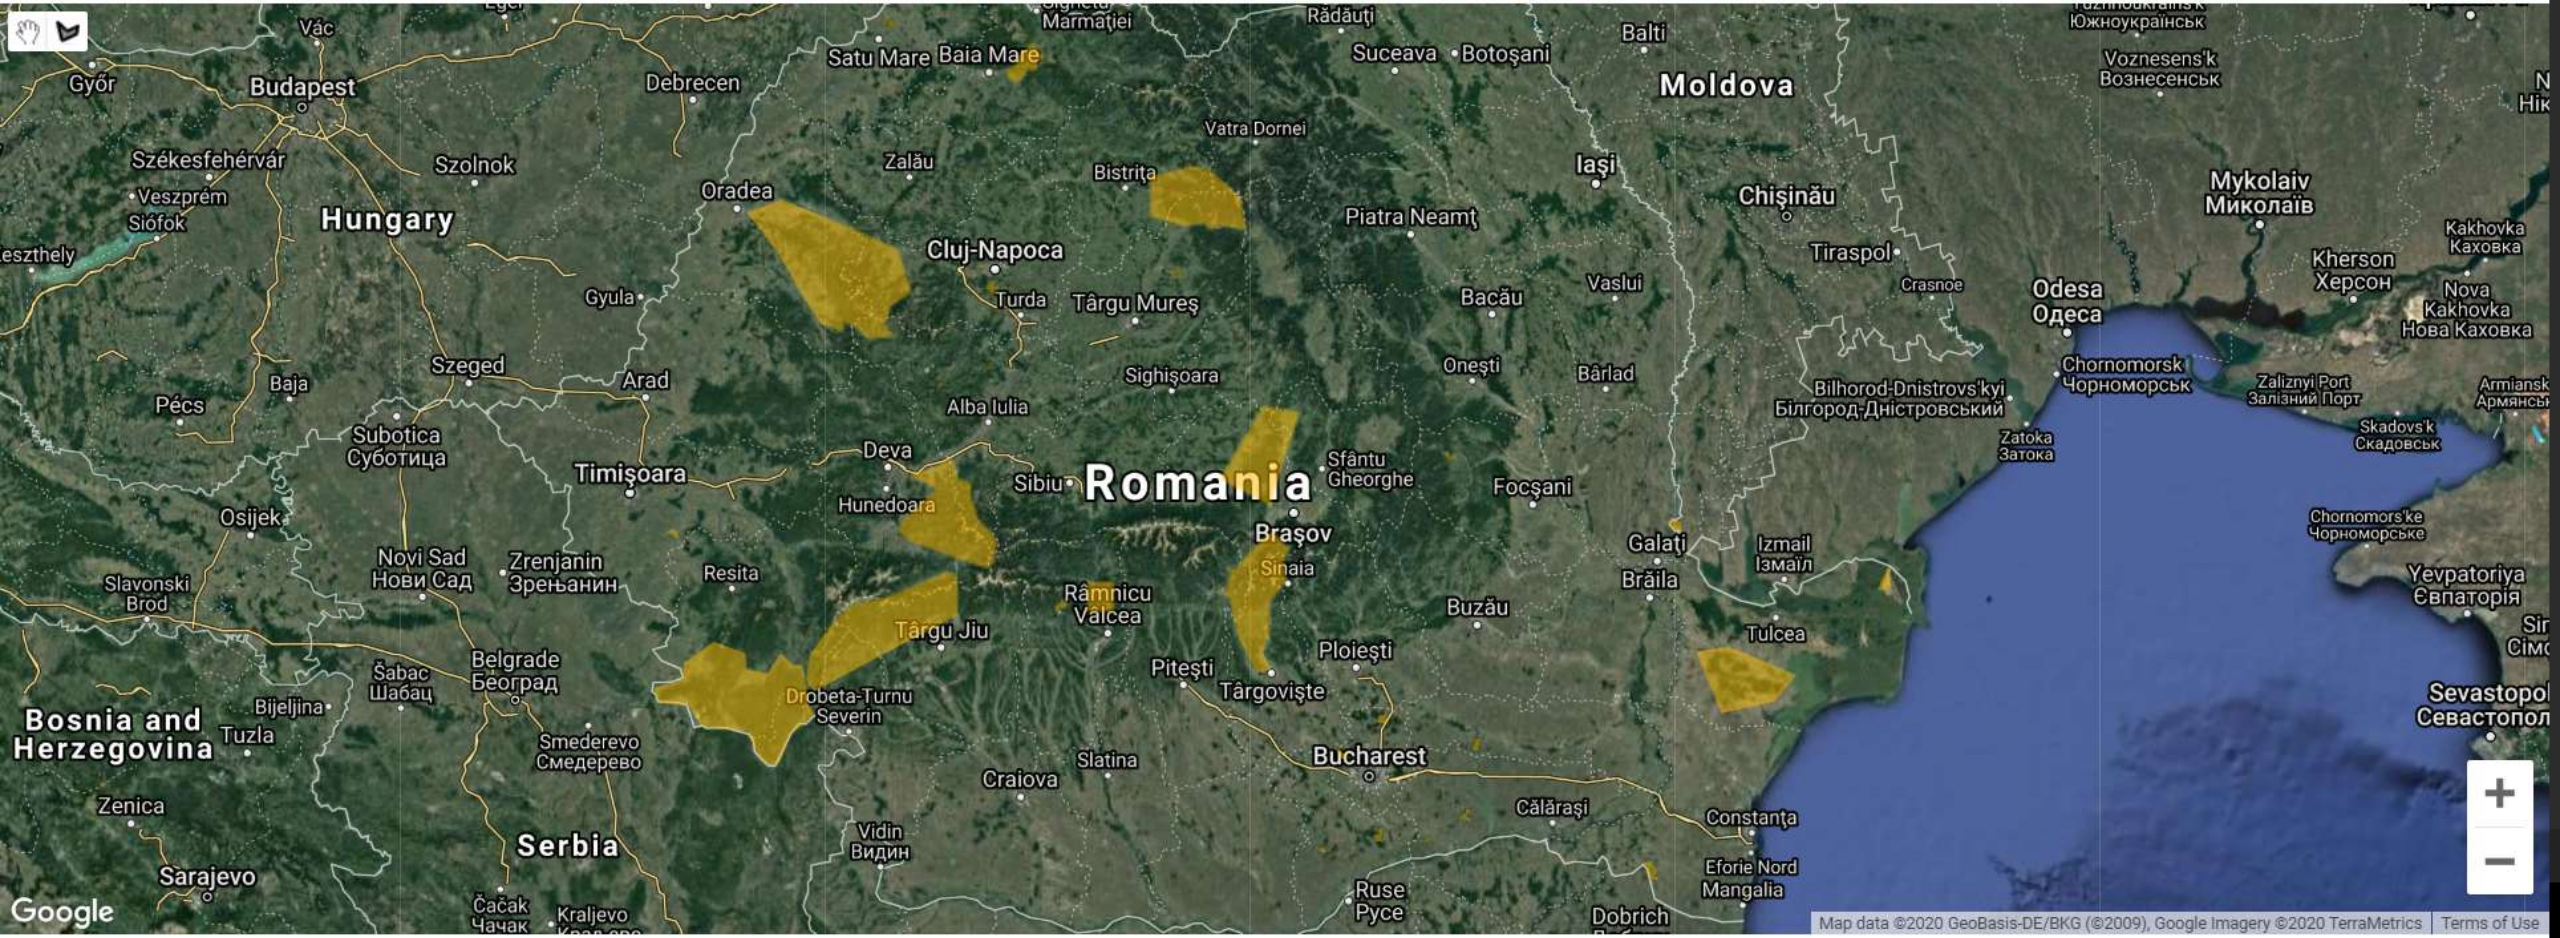

Google

Map data ©2020 GeoBasis-DE/BKG (©2009), Google Imagery ©2020 TerraMetrics Terms of Use

Upload

**Farcas Adrian**

admin

General

Messages

Change Password